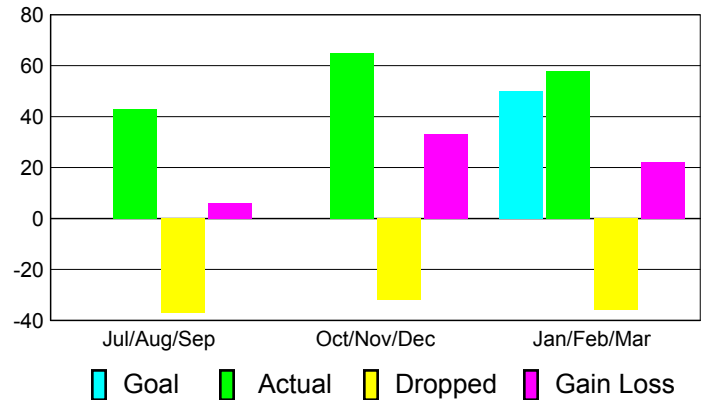

Membership Results 2010-2011

Goal, New, Dropped, Gain/Loss

Comparison of Membership Gain/Loss

Current Year Compared to the Previous Year