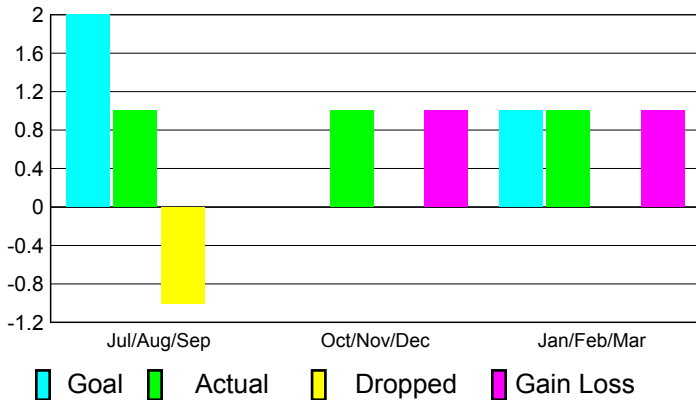

2010-2011 GMT Reports for District (or Undistricted) **District 1110N**

GMT: **Heinrich K. K. Alles**

Location: **GERMANY**

GMT CA: **4**

CLUBS

Club Results
2010-2011

Clubs
2009-2010

Month	New Club Goal	Actual New Clubs	Actual Dropped Clubs	Gain/Loss of Clubs	Gain/Loss of Clubs
Jul/Aug/Sep	2	1	-1	0	0
Oct/Nov/Dec	0	1	0	1	0
Jan/Feb/Mar	1	1	0	1	0
Totals	3	3	-1	2	0

Club Results 2010-2011

Goal, New, Dropped, Gain/Loss

Comparison of Club Gain/Loss

Current Year Compared to the Previous Year

YTD Status Quo Clubs 2010-2011

Status Quo Clubs Compared to Status Quo Members

MEMBERSHIP