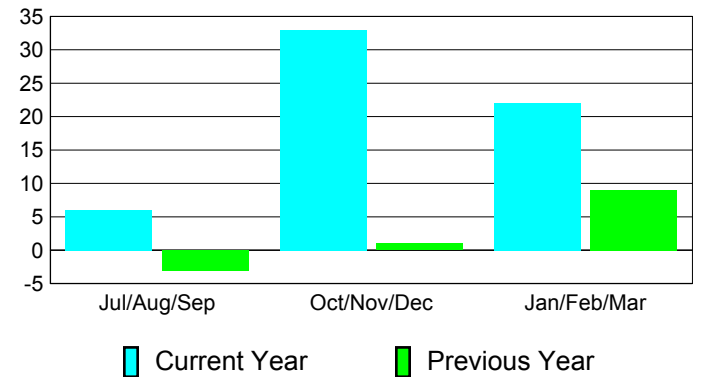

Membership Results
2010-2011

Membership
2009-2010

Month	Net Memb Goal	Actual New Memb	Actual Dropped Memb	Gain/Loss of Memb	Gain/Loss of Memb
Jul/Aug/Sep	0	43	-37	6	-3
Oct/Nov/Dec	0	65	-32	33	1
Jan/Feb/Mar	50	58	-36	22	9
Totals	50	166	-105	61	7

Membership Results 2010-2011

Goal, New, Dropped, Gain/Loss

Comparison of Membership Gain/Loss

Current Year Compared to the Previous Year

Gender Comparison 2010-2011

Jul/Aug/Sep

Oct/Nov/Dec

Jan/Feb/Mar